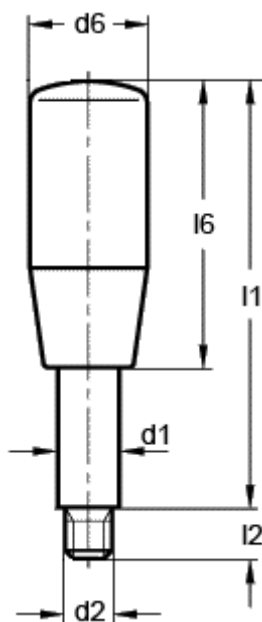

Article number: 201451071

Description: E+G Gear lever handle GN 310-8-63-E-NI  
St. steel

## Measures

---

d1 = 8

d2 = M6

d6 = 18

l1 = 63

l2 = 9

l6 = 40